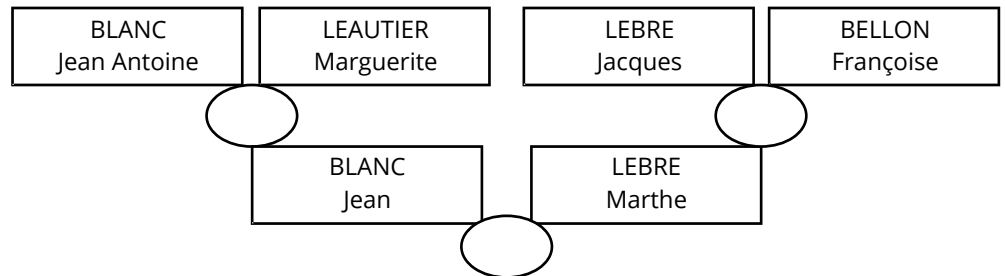

BLANC Jean Joseph

Méolans La Maure

BLANC Jean Joseph

BLANC Marie Elisa.

Naissance

Décès

Enfants

Conjoint

Table with 15 empty rows for birth records.

Table with 15 empty rows for death records.

Table with 15 empty rows for children, each with an arrow pointing to a circle.

Table with 15 empty rows for spouse records.